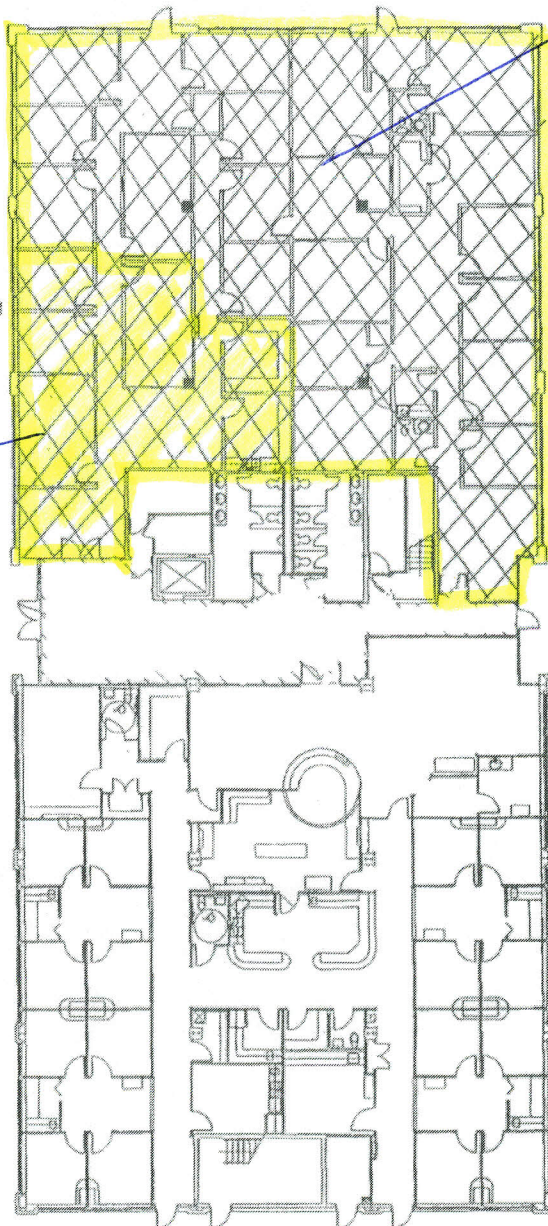

EXHIBIT A

Floor Plan of Premises

Exhibit A

Cross hatched area shows Suite 102 at 237 W. Northfield Blvd Murfreesboro, Tn

Currently month to month. Available if someone wants whole space, half of first floor.

Approx. 7000' Rentable

Approx 6100' Usable +/-

Available

FIRST FLOOR BUILDING  
SCALE 1/8" = 1'-0"