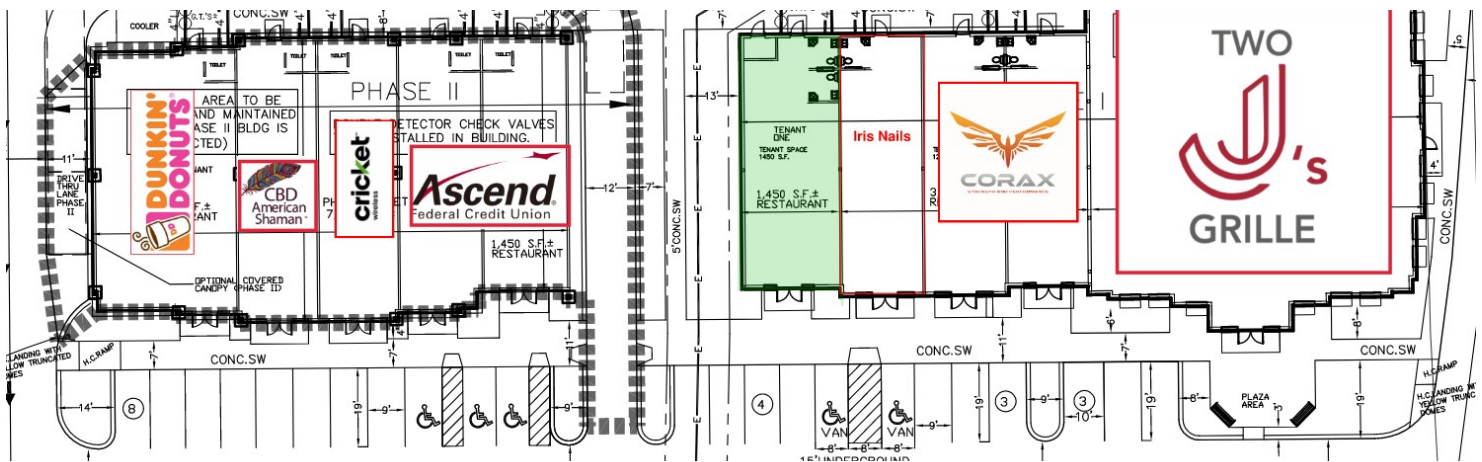

Investment Partners, LLC
commercial real estate / development

Bobby Kirby 931-607-8770
bobby@investmentpartnersllc.com
Jewell Hale 931-212-4253
jewellhale@blomand.net
Lake Kirby 931-273-5743
rlakekirby@gmail.com